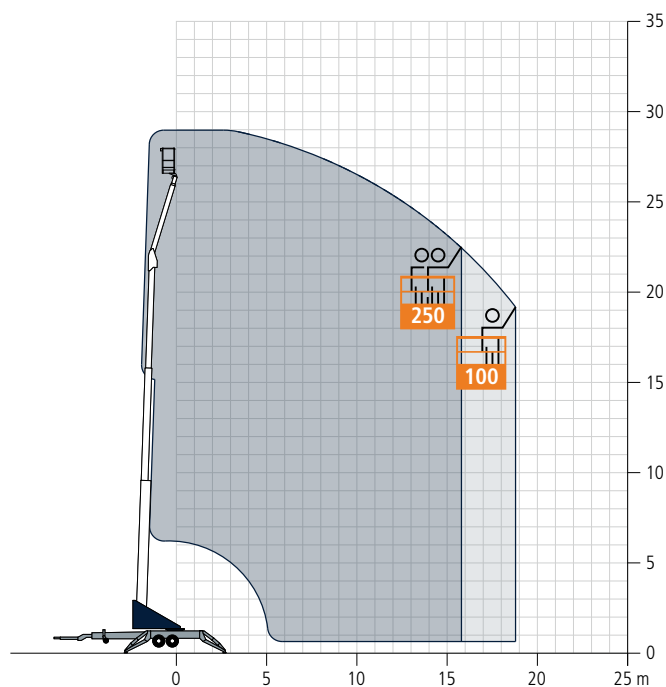

TRAILER CRANE AHK 36

Technical Data

Towing capacity [kg]	3,500
Permissible gross vehicle weight [kg]	3,650
Max. payload [kg]	1,500 (opt. 2,400)
Max. extension length [m]	34.0 (opt. 36.0)
Working height up to jib [m]	22.7
Jib extendable [m]	4.9 / 8.0 / 11.1 (opt. 13.1)
Jib payload [kg]	2,400 / 1,500 / 800 / 500 / (250)
Boom angle [degrees]	85
Jib angle [degrees]	162
Pivoting range [degrees]	endless
Hook speed [m/min]	50
Range for crane operation at 250 kg [m]	23.1 (23.5)
Range for crane operation at 500 kg [m]	16.6
Range for crane operation at 800 kg [m]	12.9
Range for crane operation at 1 t [m]	10.0
Range for crane operation at 1,5 t [m]	7.5
Range for crane operation at 2 t [m]	5.4
Range for platform operation at 250 kg [m]	15.8
Range for platform operation at 100 kg [m]	18.8
Working height in platform operation max. [m]	29.0
Drive	Petrol engine / Diesel / 230V with battery

Available with **Böcker**Connect

TRAILER CRANE AHK 36

Working range crane operation

Working range platform operation

Rotating basket PK 250-D

All weights are in kg.
Measurements can fluctuate slightly.

TRAILER CRANE AHK 36

All weights are in kg.
Measurements can fluctuate slightly.