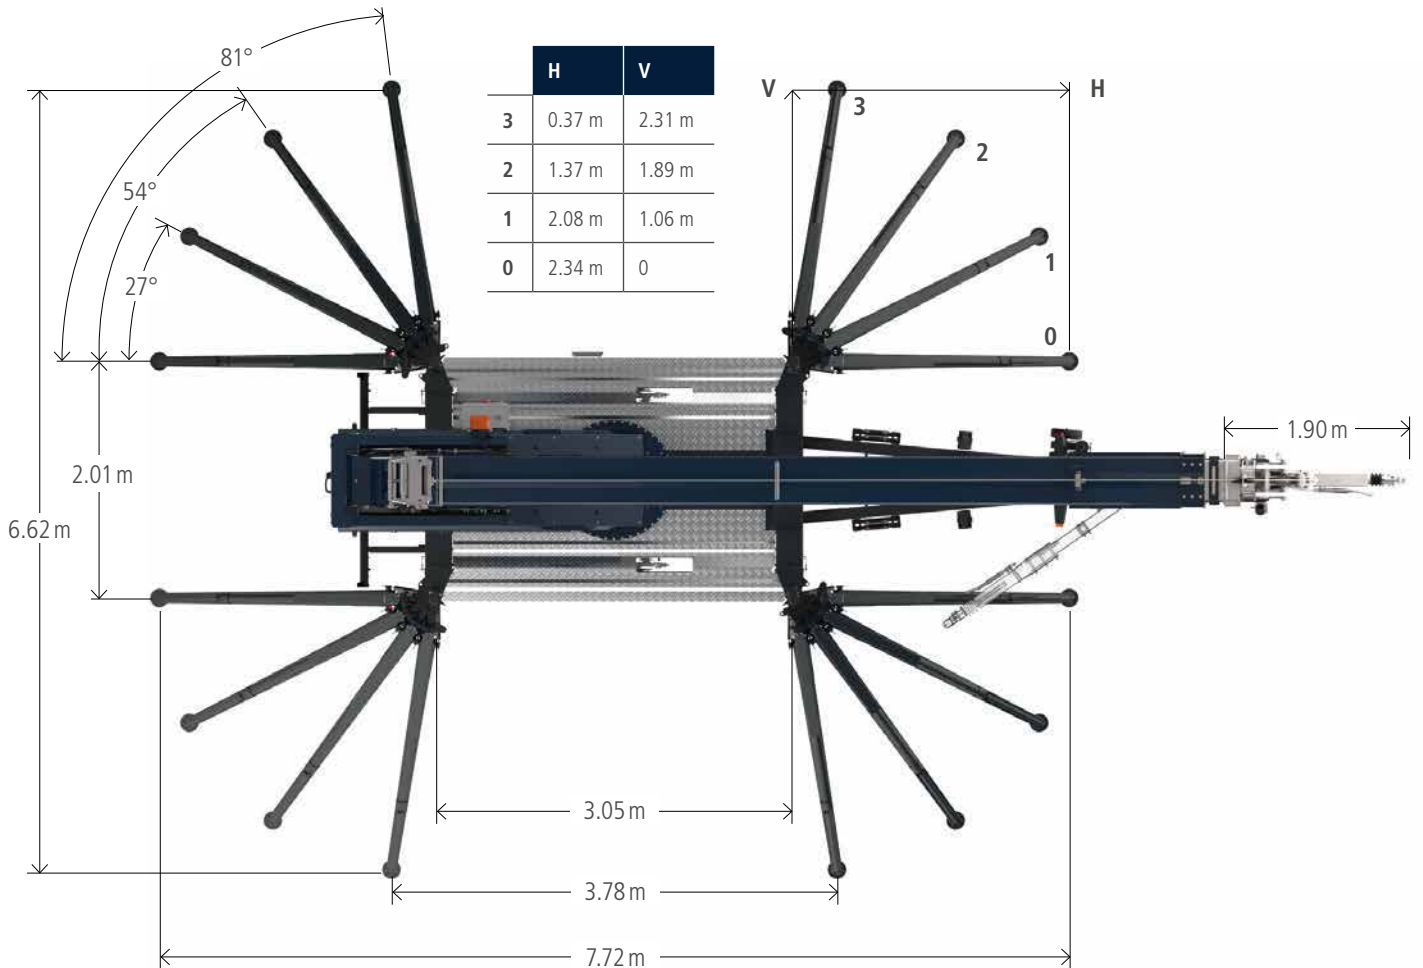

TRAILER CRANE AHK 36

Technical Data

Towing capacity [kg]	3,500
Permissible gross vehicle weight [kg]	3,650
Max. payload [kg]	1,500 (opt. 2,400)
Max. extension length [m]	34.0 (opt. 36.0)
Working height up to jib [m]	22.7
Jib extendable [m]	4.9 / 8.0 / 11.1 (opt. 13.1)
Jib payload [kg]	2,400 / 1,500 / 800 / 500 / (250)
Boom angle [degrees]	85
Jib angle [degrees]	162
Pivoting range [degrees]	endless
Hook speed [m/min]	50
Range for crane operation at 250 kg [m]	23.1 (23.5)
Range for crane operation at 500 kg [m]	16.6
Range for crane operation at 800 kg [m]	12.9
Range for crane operation at 1 t [m]	10.0
Range for crane operation at 1,5 t [m]	7.5
Range for crane operation at 2 t [m]	5.4
Range for platform operation at 250 kg [m]	15.8
Range for platform operation at 100 kg [m]	18.8
Working height in platform operation max. [m]	29.0
Drive	Petrol engine / Diesel / 230V with battery

Available with **Böcker**Connect

TRAILER CRANE AHK 36

Working range crane operation

Working range platform operation

Rotating basket PK 250-D

All weights are in kg.
Measurements can fluctuate slightly.

TRAILER CRANE AHK 36