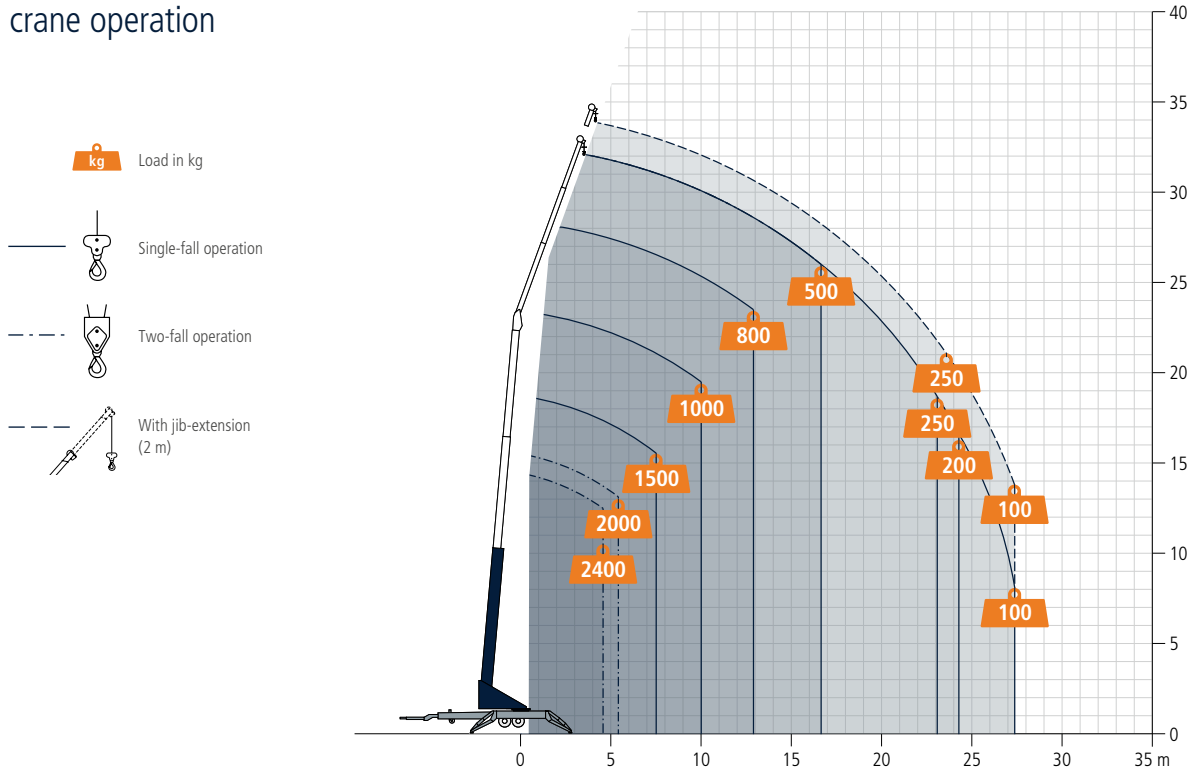

TRAILER CRANE AHK 36

Working range crane operation