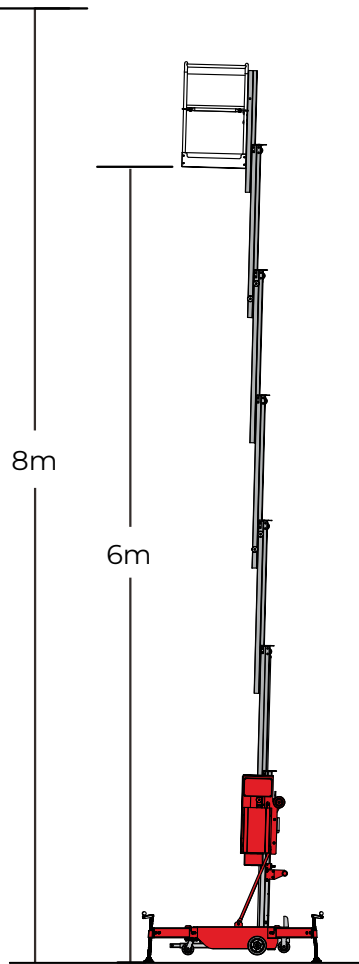

AMP20

8m working height

Platform height 6m

AMP20

AMP20 aerial work platform can lift people up to 6 meters above the ground, and the Max. working height can reach 8 meters. It is easy for one person to push around on a flat solid surface. The unique design of the lifting mast provides excellent stability, making working at heights safer and faster.

The operator can easily move AMP20 through standard doorways or narrow passages without tilting the mast. AMP20 aerial work platform is equipped with a dual control system, the operator can stand on the platform or on the ground to control the platform to move up and down.

Technical Specifications

Max. working height	8.0m
Max. Platform height	6.0m
Lift capacity	159 kg
Basket Size	0.69 x 0.68 m
Stowed size	1.28x0.74x1.97 m
Height, tilted back	/
Length, tilted back	/
Outrigger footprint	1.77x1.49 m
Wall access front/side	0.18/0.45m
Power source (AC/DC)	220V/110V/12V
Weight (AC/DC)	355/405 kg

8m

Working Height

Dimensions

Dimensions

Key Features

- Aluminum Platform Basket
- Polyurethane Non-mark tires
- Leverage Ro-Ro device
- Lifting ears
- Two controls: Platform Control and Ground Control
- Lower Beeper warning
- Tilt Device (only for AMP40)
- Emergency Lower Down
- Outrigger Storage Frame
- Maintenance-free battery