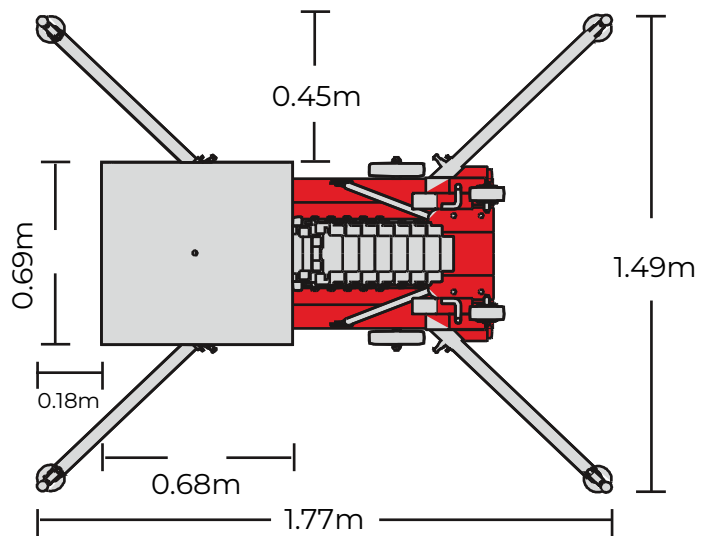

AMP20

8m working height

Platform height 6m

AMP20

AMP20 aerial work platform can lift people up to 6 meters above the ground, and the Max. working height can reach 8 meters. It is easy for one person to push around on a flat solid surface. The unique design of the lifting mast provides excellent stability, making working at heights safer and faster.

The operator can easily move AMP20 through standard doorways or narrow passages without tilting the mast. AMP20 aerial work platform is equipped with a dual control system, the operator can stand on the platform or on the ground to control the platform to move up and down.

Technical Specifications

Max. working height	8.0m
Max. Platform height	6.0m
Lift capacity	159 kg
Basket Size	0.69 x 0.68 m
Stowed size	1.28x0.74x1.97 m
Height, tilted back	/
Length, tilted back	/
Outrigger footprint	1.77x1.49 m
Wall access front/side	0.18/0.45m
Power source (AC/DC)	220V/110V/12V
Weight (AC/DC)	355/405 kg

8m

Working Height

Dimensions

Dimensions

Key Features

- Aluminum Platform Basket
- Polyurethane Non-mark tires
- Leverage Ro-Ro device
- Lifting ears
- Two controls: Platform Control and Ground Control
- Lower Beeper warning
- Tilt Device (only for AMP40)
- Emergency Lower Down
- Outrigger Storage Frame
- Maintenance-free battery