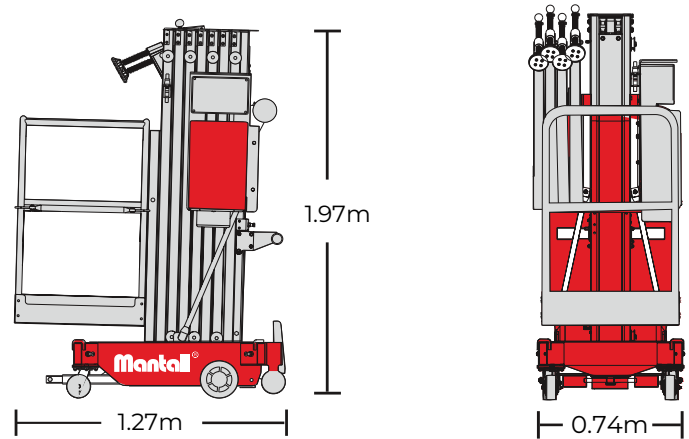

AMP20

8m working height

Platform height 6m

AMP20

AMP20 aerial work platform can lift people up to 6 meters above the ground, and the Max. working height can reach 8 meters. It is easy for one person to push around on a flat solid surface. The unique design of the lifting mast provides excellent stability, making working at heights safer and faster.

The operator can easily move AMP20 through standard doorways or narrow passages without tilting the mast. AMP20 aerial work platform is equipped with a dual control system, the operator can stand on the platform or on the ground to control the platform to move up and down.

Technical Specifications

Max. working height	8.0m
Max. Platform height	6.0m
Lift capacity	159 kg
Basket Size	0.69 x 0.68 m
Stowed size	1.28x0.74x1.97 m
Height, tilted back	/
Length, tilted back	/
Outrigger footprint	1.77x1.49 m
Wall access front/side	0.18/0.45m
Power source (AC/DC)	220V/110V/12V
Weight (AC/DC)	355/405 kg

8m

Working Height

Dimensions

Dimensions

Key Features

- Aluminum Platform Basket
- Polyurethane Non-mark tires
- Leverage Ro-Ro device
- Lifting ears
- Two controls: Platform Control and Ground Control
- Lower Beeper warning
- Tilt Device (only for AMP40)
- Emergency Lower Down
- Outrigger Storage Frame
- Maintenance-free battery