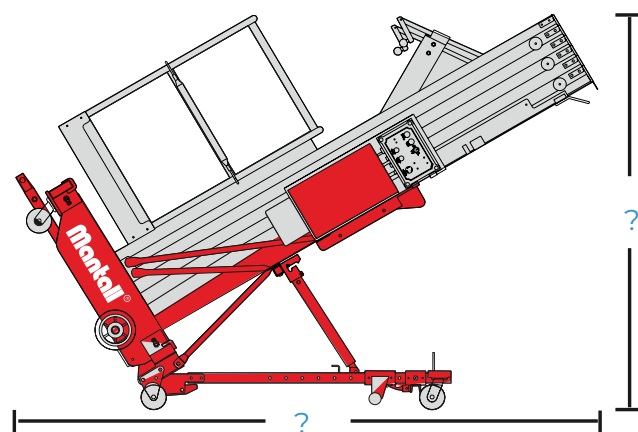

AMP20

8m working height

Platform height 6m

AMP20

AMP20 aerial work platform can lift people up to 6 meters above the ground, and the Max. working height can reach 8 meters. It is easy for one person to push around on a flat solid surface. The unique design of the lifting mast provides excellent stability, making working at heights safer and faster.

The operator can easily move AMP20 through standard doorways or narrow passages without tilting the mast. AMP20 aerial work platform is equipped with a dual control system, the operator can stand on the platform or on the ground to control the platform to move up and down.

Technical Specifications

Max. working height	8.0m
Max. Platform height	6.0m
Lift capacity	159 kg
Basket Size	0.69 x 0.68 m
Stowed size	1.28x0.74x1.97 m
Height, tilted back	/
Length, tilted back	/
Outrigger footprint	1.77x1.49 m
Wall access front/side	0.18/0.45m
Power source (AC/DC)	220V/110V/12V
Weight (AC/DC)	355/405 kg

8m

Working Height

Dimensions

Dimensions

Key Features

- Aluminum Platform Basket
- Polyurethane Non-mark tires
- Leverage Ro-Ro device
- Lifting ears
- Two controls: Platform Control and Ground Control
- Lower Beeper warning
- Tilt Device (only for AMP40)
- Emergency Lower Down
- Outrigger Storage Frame
- Maintenance-free battery